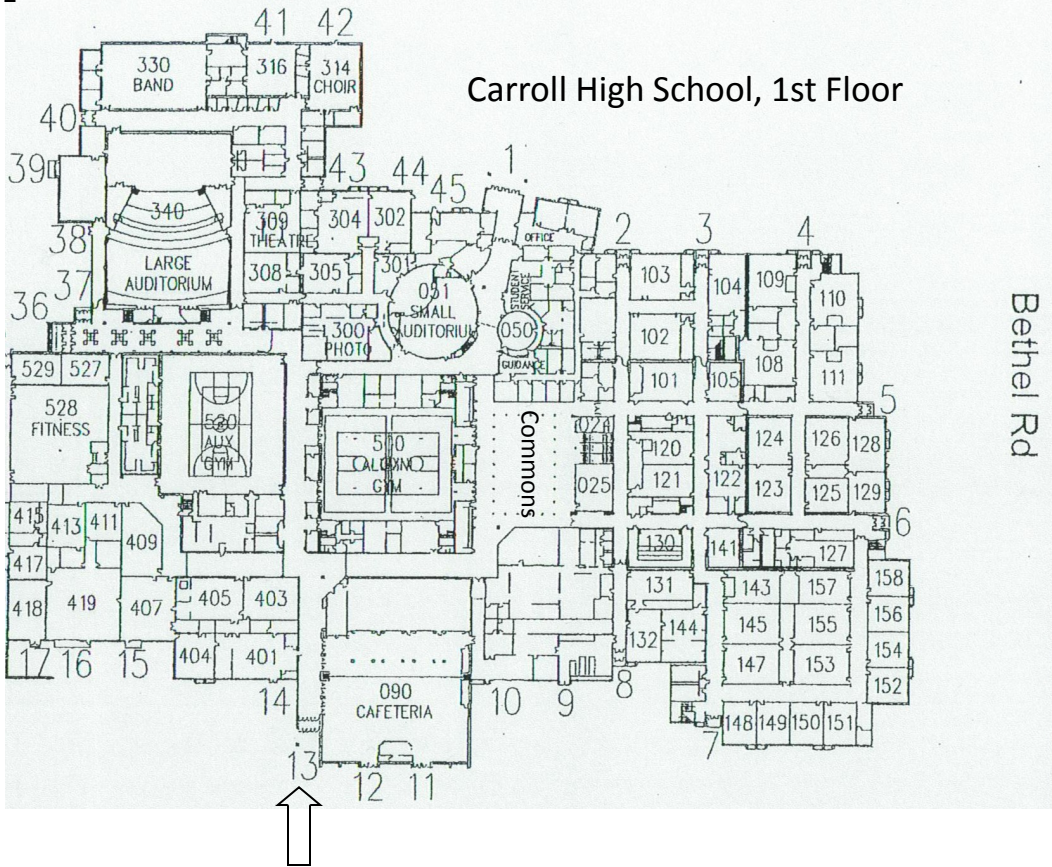

### Carroll High School, 1st Floor

Park in Student CHOIR Parking lot off of Bethel Rd (south of school). Enter Door #13 (next to cafeteria).

### Carroll High School, 2nd Floor